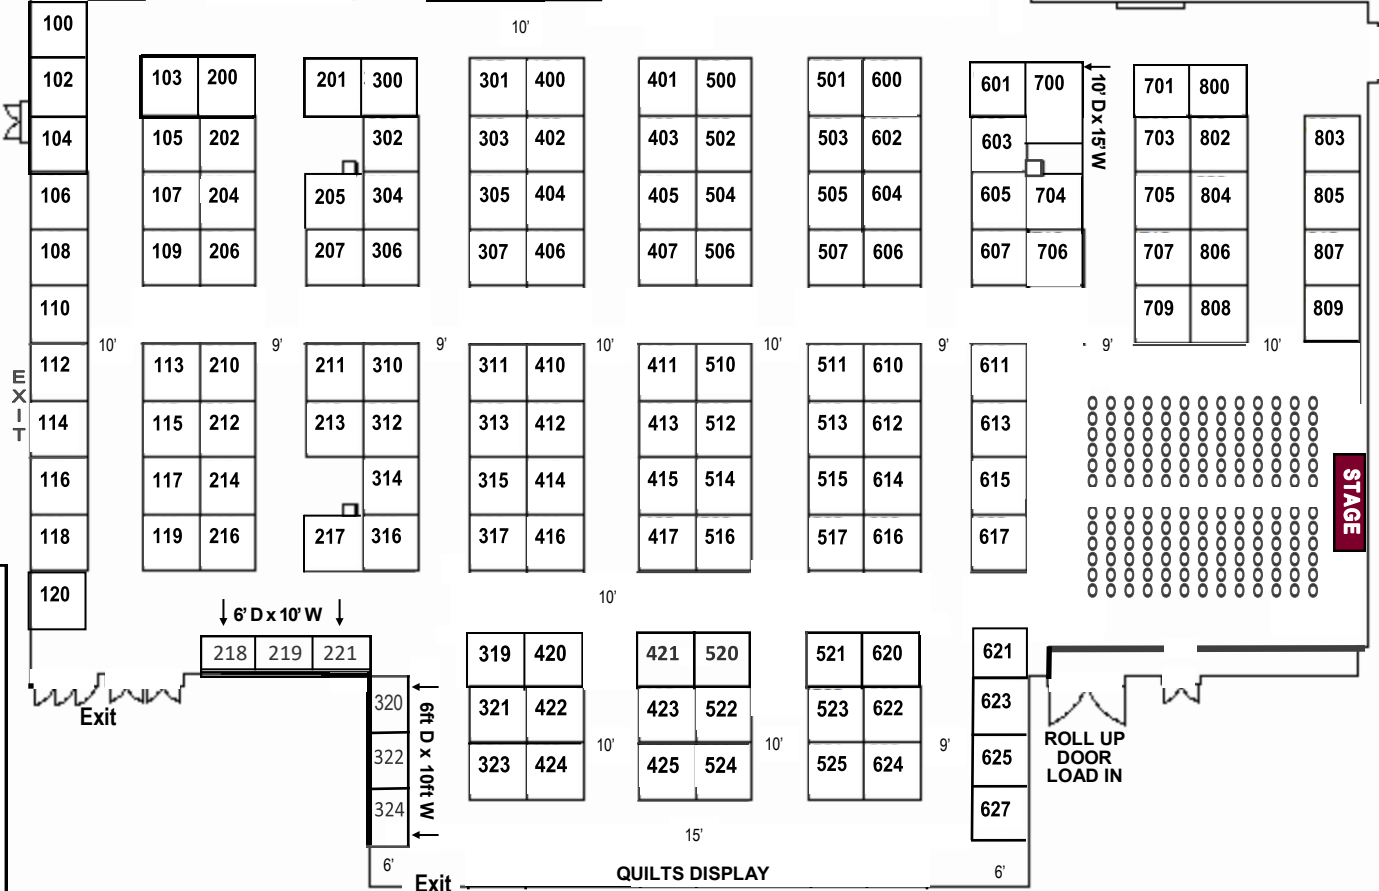

# 2026 Quilt Show Reno - Grand Sierra Resort

Silver State Pavilion (Located on the Spa level of the hotel)  
 2500 East Second Street, Reno NV 89595 • 775-789-2000

Classrooms N1, 2, 3, 4, 5  
 Turn left-follow the signs down the hall  
 (inside NV Conference & Exhibition Ctr.)

To Restrooms

Women

Men

Registration Desk  
 Will-Call / Drop & Shop

Ticket Office

CLASSROOM  
 S3

Fire Exit

### BOOTH SPACE INCLUDES:

- 8' High Backwall Draped
- 8' High Sidewalls Draped
- (1) I.D. Sign per Company
- Show Program Listing
- Exhibitor Badges

### STANDARD BOOTH SIZE

- 10' Wide X 10' Deep
- VERY LIMITED 10' Wide X 6' Deep